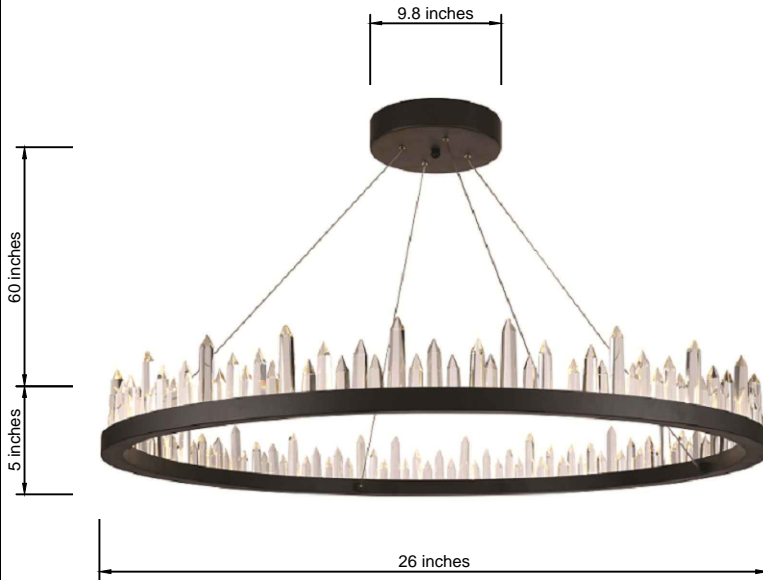

PRODUCT SPECIFICATION SHEET

MALTA COLLECTION

Malta Satin Dark Grey Clear Crystal

Satin Dark Grey
Item No:1705D26SDG

Dimensions

Canopy Size(in)	D9.8"*H2"
Chain/Rod Length	60"
Length	N/A
Width	26"
Height	5"
Maximum Height	67"

Specifications

Finish	1 Finishes
Material	Iron/Crystal
Crystal Color	Clear
Type	Pendant
Hanging Device	Steel Wire
Voltage	110-125V
Dimmable	Yes
Warranty	1 Year Limited
Shipment Type	Small Parcel

Bulb / Socket

Socket Type	LDE
Number of Lights	N/A
Wattage/Bulb	32W
Included	No

Installation

Indoor/Outdoor	Indoor
Dry/Wet/Damp	Dry
Weight	16 LBS
Wire Length	144"
Safety Rating	ETL Listed